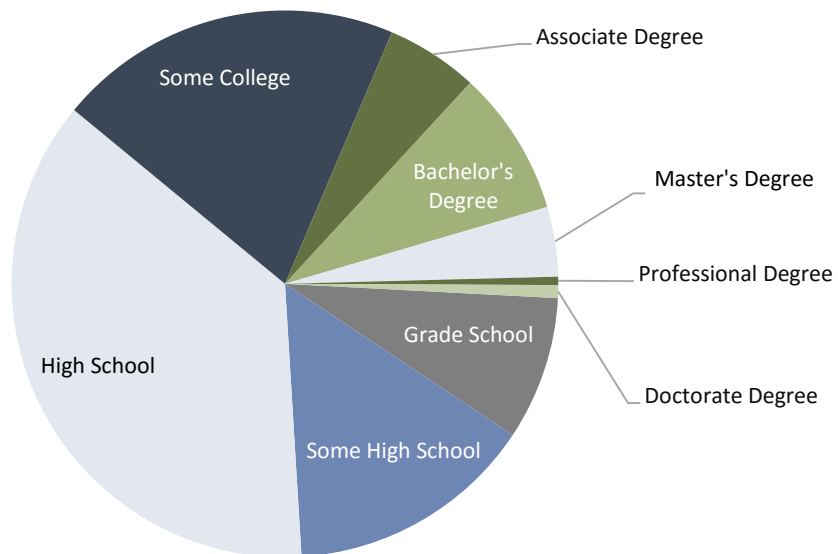

**POPULATION OF
 GADSDEN COUNTY**

46,823

**WORKFORCE
 WITHIN 50 MILES**

265,709

POPULATION BY AGE

COST OF LIVING

POPULATION BY OCCUPATION

HIGHEST LEVEL OF EDUCATION*

* For people age 25+

COMMUTE TIME

All data provided by StatsAmerica and Sperling's Best Places.