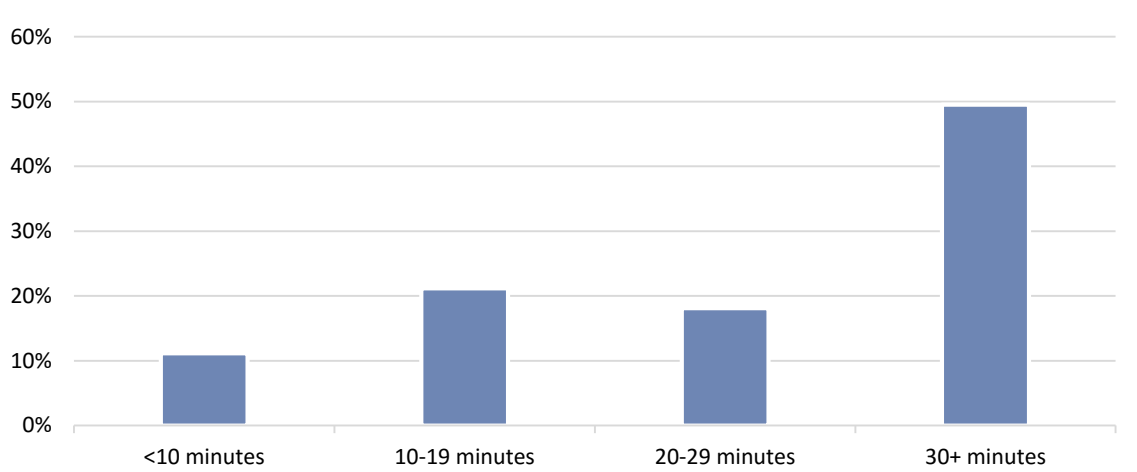

**POPULATION OF
 GADSDEN COUNTY**

46,823

**WORKFORCE
 WITHIN 50 MILES**

265,709

POPULATION BY AGE

COST OF LIVING

POPULATION BY OCCUPATION

HIGHEST LEVEL OF EDUCATION*

* For people age 25+

COMMUTE TIME

All data provided by StatsAmerica and Sperling's Best Places.