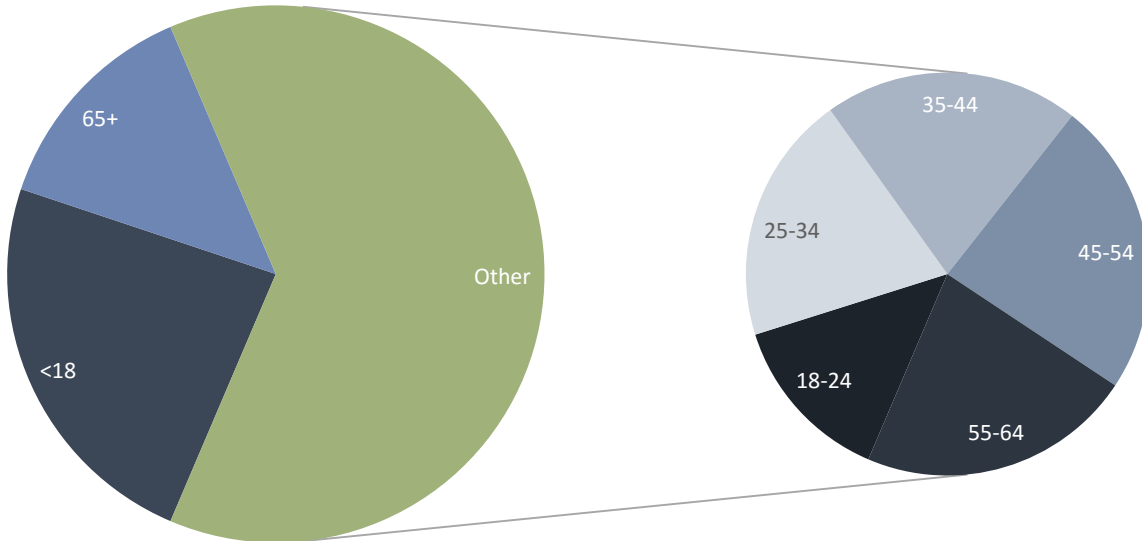

**POPULATION OF
 GADSDEN COUNTY**

46,823

**WORKFORCE
 WITHIN 50 MILES**

265,709

POPULATION BY AGE

COST OF LIVING

POPULATION BY OCCUPATION

HIGHEST LEVEL OF EDUCATION*

* For people age 25+

COMMUTE TIME

All data provided by StatsAmerica and Sperling's Best Places.