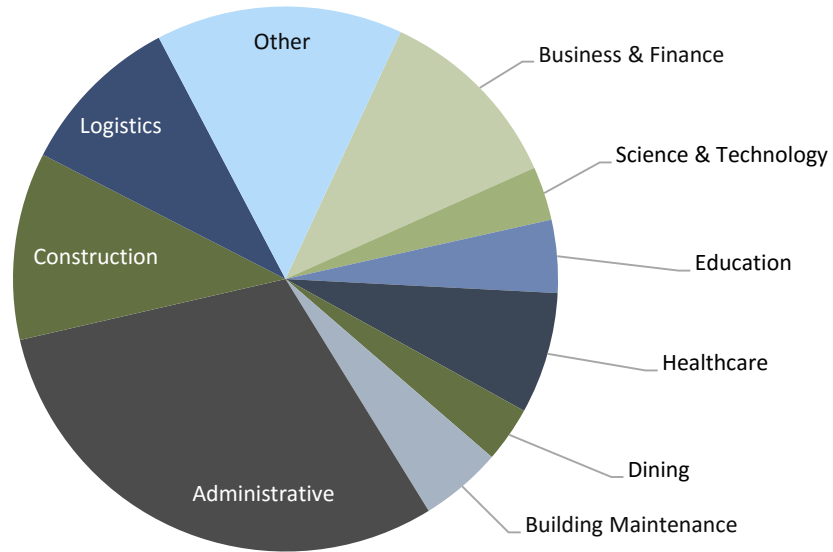

**POPULATION OF
 GADSDEN COUNTY**

46,823

**WORKFORCE
 WITHIN 50 MILES**

265,709

POPULATION BY AGE

COST OF LIVING

POPULATION BY OCCUPATION

HIGHEST LEVEL OF EDUCATION*

* For people age 25+

COMMUTE TIME

All data provided by StatsAmerica and Sperling's Best Places.