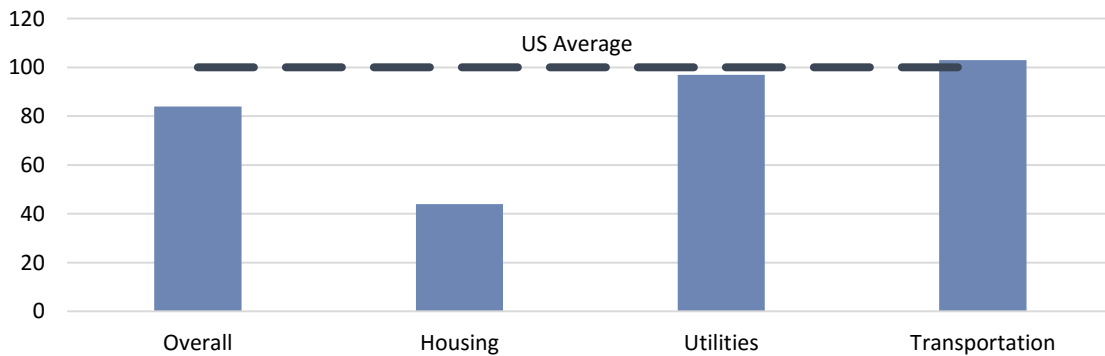

**POPULATION OF
 GADSDEN COUNTY**

46,823

**WORKFORCE
 WITHIN 50 MILES**

265,709

POPULATION BY AGE

COST OF LIVING

POPULATION BY OCCUPATION

HIGHEST LEVEL OF EDUCATION*

* For people age 25+

COMMUTE TIME

All data provided by StatsAmerica and Sperling's Best Places.